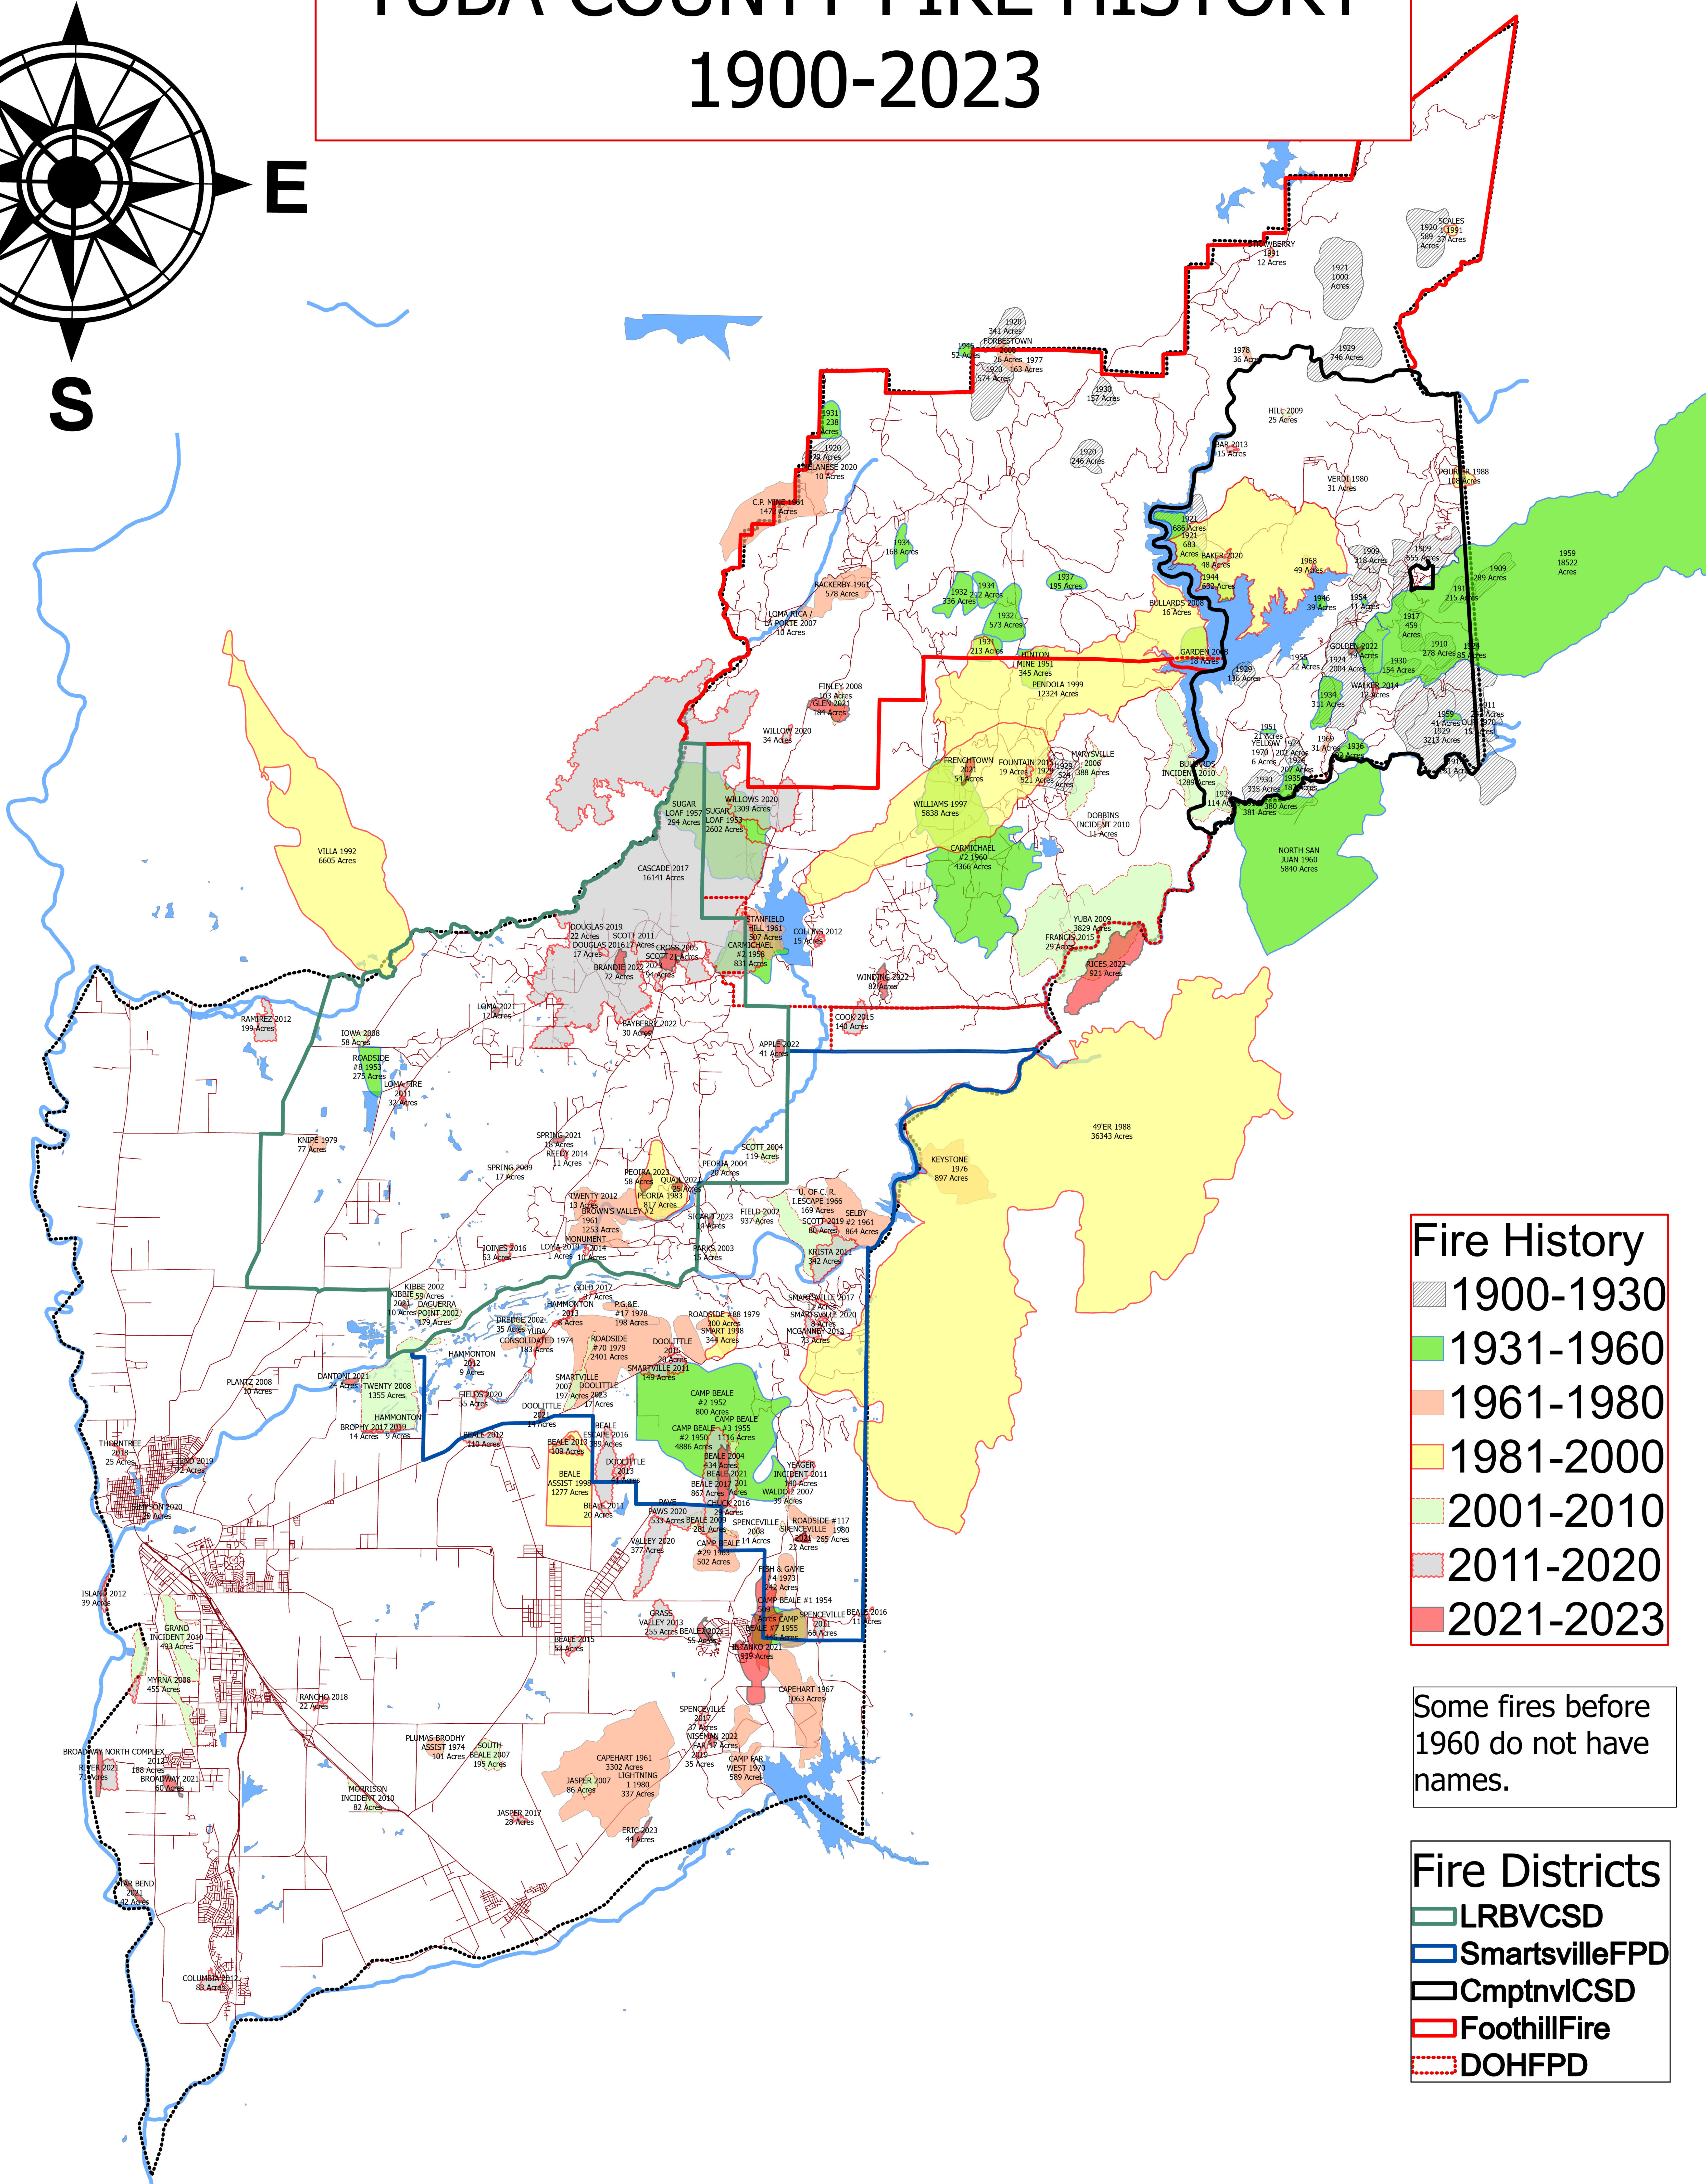

# YUBA COUNTY FIRE HISTORY 1900-2023

### Fire History

- 1900-1930
- 1931-1960
- 1961-1980
- 1981-2000
- 2001-2010
- 2011-2020
- 2021-2023

Some fires before 1960 do not have names.